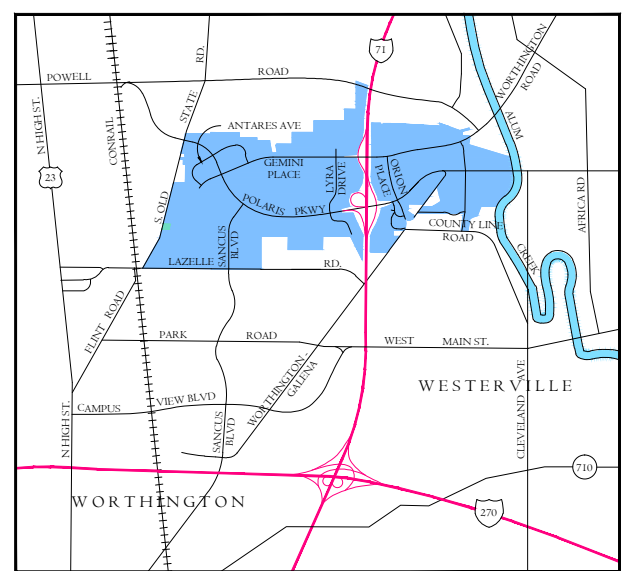

1.73 ac. site

7965 N. High St., Suite 340
Columbus, Ohio 43235
Phone: 614.885.1700
Fax: 614.885.1701
www.ctconsultants.com

Available Acreage

Location Map

January, 2018

Key

- | | | | | | | | | | |
|---------------------------------|-----------------------------|------------------------------|------------------------------|--------------------------------|--|--------------------------------------|--|---------------------------------|-----------------------------|
| 1 Applebee's | 17 Chase - McCoy Center | 33 House Of Japan | 49 Offices at Polaris | 65 Sancus Retail Center | 81 Quick Inc. | 97 Fifth/Third Bank | 113 Costco Gas | 129 Walgreen's | 145 Valvoline |
| 2 Firebirds/Core Life | 18 Polaris Commerce Center | 34 Capella Center | 50 Offices at Polaris | 66 Polaris Fashion Place | 82 Cranel | 98 The Market at Polaris | 114 Mitchell's Steakhouse | 130 Avenue at Polaris | 146 Ikea |
| 3 Starbucks | 19 Fire Station/Water Tower | 35 Polaris Center I | 51 Quest Business Center | 67 Polaris Professional Center | 83 Pella Windows | 99 Candlewood Suites | 115 Royal Ginger | 131 AutoZone | 147 Ashley/Morris Furniture |
| 4 Marcella's | 20 Sunoco | 36 Pointe at Polaris | 52 United Health Care | 68 Polaris Medical Center | 84 Rockford Homes | 100 Haverly Furniture | 116 The Lakes at Polaris | 132 Jason's Deli | 148 Value City Furniture |
| 5 O'Charley's | 21 Arby's | 37 Orion Office Park | 53 Polaris View | 69 JP Morgan Chase | 85 Mr. Tire | 101 Red Robin | 117 Gemini Place Retail Center 3 | 133 Medical Office | 149 Staybridge Suites |
| 6 Taco Bell/Pizza Hut | 22 Bar Louie | 38 McGraw Hill | 54 United Dairy Farmers | 70 CVS | 86 Pier I | 102 Polaris Neighborhood Center 3 | 118 Cambria Suites | 134 Polaris Place | 150 At Home |
| 7 Smokey Bones BBQ | 23 Quaker Steak & Lube | 39 Corporate One Credit | 55 Huntington Bank | 71 C.A.R.S. at Polaris | 87 Tilted Kilt | 103 Front Room Furnishings | 119 L.A. Fitness | 135 Tim Horton's | 151 Polaris Retirement |
| 8 Jared The Galleria of Jewelry | 24 NTB | 40 Offices at Polaris | 56 Homewood Suites | 72 Capital Lighting | 88 Lifeway Retail Center | 104 Rave Motion Pictures | 120 Polaris Neighborhood Center 4 | 136 Goo Goo Car Wash | 152 Burger King |
| 9 MacKenzie River Pizza | 25 Comfort Inn | 41 Beacon Insurance | 57 Skyline Chili | 73 La Petite Academy | 89 Texas Roadhouse Grill | 105 Tire Discounters | 121 Eddie Merlot's | 137 Cabela's | 153 Corner Bakery |
| 10 Wendy's | 26 Magic Mountain | 42 Polaris Innovation Center | 58 Polaris Neighborhood Ctr. | 74 The Cabinet Shop | 90 Capella Center 2 | 106 Hampton Inn & Suites | 122 Gemini Place Towne Center | 138 Residence Inn | 154 Paramount |
| 11 Extended Stay of America | 27 Carrabba's Italian Grill | 43 Shell | 59 DSW | 75 Alpha Graphics | 91 Azia Oriental Rugs | 107 Hilton Hotel | 123 Sonic | 139 Holiday Inn Express | 155 Art Van |
| 12 Polaris Towne Center | 28 Hilton Garden Inn | 44 BP | 60 Olive Garden | 76 Newcome Electronic Systems | 92 Chase | 108 Polaris West | 124 Lifestyle Center - Polaris Fashion Place | 140 801 Polaris Apartments | 156 Duluth Trading Company |
| 13 Lowe's | 29 Waffle House | 45 McDonald's | 61 Red Lobster | 77 Hugs and Hearts | 93 Gemini Shopping Center | 109 Potbelly's/Omaha Steak/Vit. Shop | 125 Valvoline | 141 Matt The Millers/DXL | 157 Top Golf |
| 14 Target | 30 La-Z-Boy | 46 Steak & Shake | 62 Vacant | 78 Olentangy Management | 94 Sancus Neighborhood Shopping Center | 110 BJ's Restaurant/Brewhouse | 126 Raising Cane's | 142 Roosters | |
| 15 Cort Furniture | 31 Mattress Firm | 47 Polaris Grille | 63 BP | 79 Polaris Family Dentistry | 95 Polaris Neighborhood Center 2 | 111 Mimi's Cafe | 127 Firestone | 143 Westar Nhbhd. Retail Center | |
| 16 AAA Car Care | 32 Rude Dog Bar & Grill | 48 Four Points Hotel | 64 Bedrooms First | 80 EDS Industrial Solutions | 96 Star Lanes | 112 Costco | 128 McDonald's | 144 Ravines at Westar | |